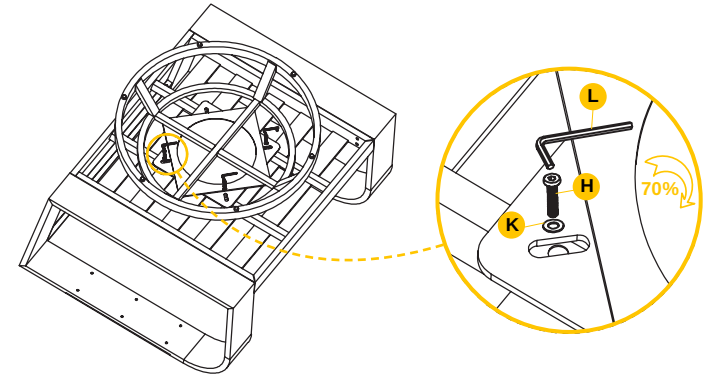

2 Install screws

Fix the single sofa seat and right arm with screws, but don't completely tighten them.

3 Fix the back on one side

After aligning the back with the right arm, fix them with screws.

4 Align the hole position

Align the back with the left arm, and at the same time align the hole position of the single sofa seat with hole position of the left arm and stick them tightly.

5 Install screws

Fix with screws.

6 Place screws

Place the base on the bottom of the seat.

8 Install screws

Fix with screws.

7 Adjust the base

Adjust the angle of the base.

9 Tighten screws

Tighten all the screws.

10 Fix the seat cushion