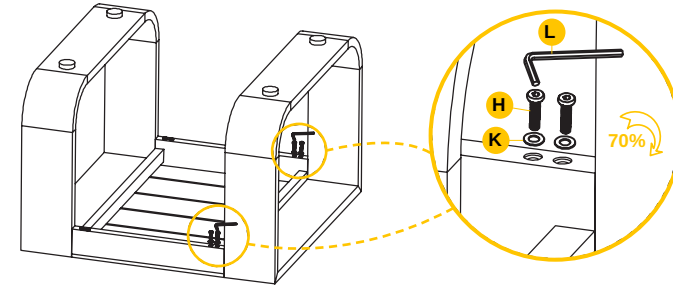

Place the base on the bottom of the seat.

8 Install screws

Fix with screws.

7 Adjust the base

Adjust the angle of the base.

9 Tighten screws

Tighten all the screws.

10 Fix the seat cushion

Tie the seat cushion to the seat tube with Velcro.

11 Place the back cushion

Place the back cushion on the seat.

PRODUCT ASSEMBLY - TABLE

- 1 Align the table top with the table leg on one side.

2 Install screws

Fix with screws.

4 Install screws

Fix with screws.

3 Align the table top with the table leg on one side.

5 Tighten screws

Tighten all the screws.

FEATURES

- You can enjoy an extremely comfortable experience with the 360-degree swivel chairs set.
- A pair of wide armchairs helps provide a comfortable experience. Soft sponge-filled seats give you extra comfort.
- The covers of cushions can be removed for easy cleaning and maintenance.
- Featuring sturdy aluminium frame and TPU waterproof seat cover. This conversation set can withstand rain and wind.
- The coffee table can be used to place small decor, snacks, or beverages.
- All screws are 304 stainless steel screws, preventing rust from the details and prolonging the service life.