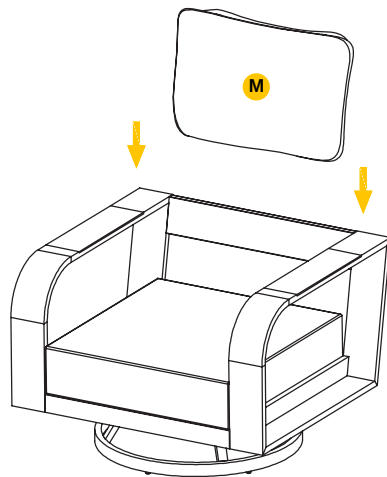

11 Place the back cushion

Place the back cushion on the seat.