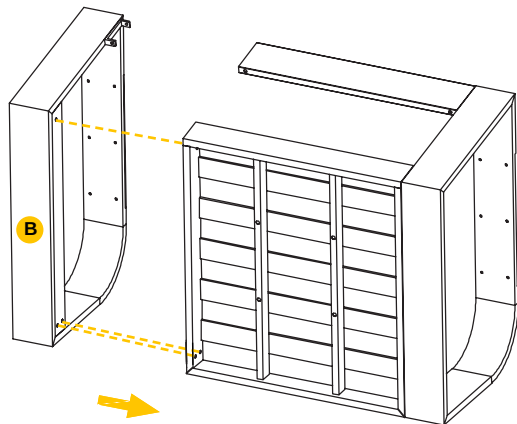

ASSEMBLY SUGGESTIONS

- At least two people

PARTS LIST

PRODUCT ASSEMBLY - SINGLE SOFA

1 Align the hole position

Align the hole position of the single sofa seat with the hole position of the right arm and stick them tightly.

2 Install screws

Fix the single sofa seat and right arm with screws, but don't completely tighten them.

3 Fix the back on one side

After aligning the back with the right arm, fix them with screws.

4 Align the hole position

Align the back with the left arm, and at the same time align the hole position of the single sofa seat with hole position of the left arm and stick them tightly.

5 Install screws

Fix with screws.

6 Place screws