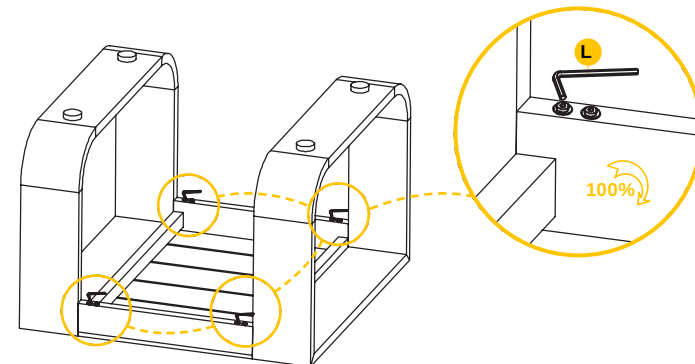

Tie the seat cushion to the seat tube with Velcro.

11 Place the back cushion

Place the back cushion on the seat.

PRODUCT ASSEMBLY - TABLE

- 1 Align the table top with the table leg on one side.

2 Install screws

Fix with screws.

4 Install screws

Fix with screws.

3 Align the table top with the table leg on one side.

5 Tighten screws

Tighten all the screws.

FEATURES

- You can enjoy an extremely comfortable experience with the 360-degree swivel chairs set.
- A pair of wide armchairs helps provide a comfortable experience. Soft sponge-filled seats give you extra comfort.
- The covers of cushions can be removed for easy cleaning and maintenance.
- Featuring sturdy aluminium frame and TPU waterproof seat cover. This conversation set can withstand rain and wind.
- The coffee table can be used to place small decor, snacks, or beverages.
- All screws are 304 stainless steel screws, preventing rust from the details and prolonging the service life.

WHAT'S IN THE BOX

- 1 x Coffee Table
- 2 x Swivel Chairs
- 2 x Seat Cushions
- 2 x Back Cushions
- 1 x Accessory Kit
- 1 x Owner's Manual

TECHNICAL SPECS

- Construction Materials: Aluminium Frame, Sponge Cushion
- Weight Capacity:
 - Chair: 400 lbs.
- Assembly Time: 30-40 minutes.
- Product Size:
 - Chair: 35.8 x 31.5 x 24.8 inches
 - Coffee Table: 23.6 x 23.6 x 16.1 inches