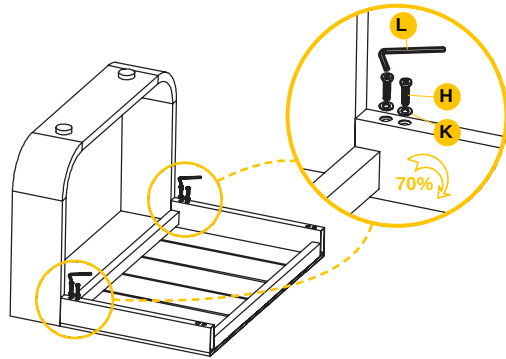

Place the base on the bottom of the seat.

8 Install screws

Fix with screws.

7 Adjust the base

Adjust the angle of the base.

9 Tighten screws

Tighten all the screws.

10 Fix the seat cushion

Tie the seat cushion to the seat tube with Velcro.

11 Place the back cushion

Place the back cushion on the seat.

PRODUCT ASSEMBLY - TABLE

- 1 Align the table top with the table leg on one side.

2 Install screws

Fix with screws.

4 Install screws

Fix with screws.

3 Align the table top with the table leg on one side.

5 Tighten screws

Tighten all the screws.

FEATURES

- You can enjoy an extremely comfortable experience with the 360-degree swivel chairs set.
- A pair of wide armchairs helps provide a comfortable experience. Soft sponge-filled seats give you extra comfort.
- The covers of cushions can be removed for easy cleaning and maintenance.
- Featuring sturdy aluminium frame and TPU waterproof seat cover. This conversation set can withstand rain and wind.
- The coffee table can be used to place small decor, snacks, or beverages.
- All screws are 304 stainless steel screws, preventing rust from the details and prolonging the service life.