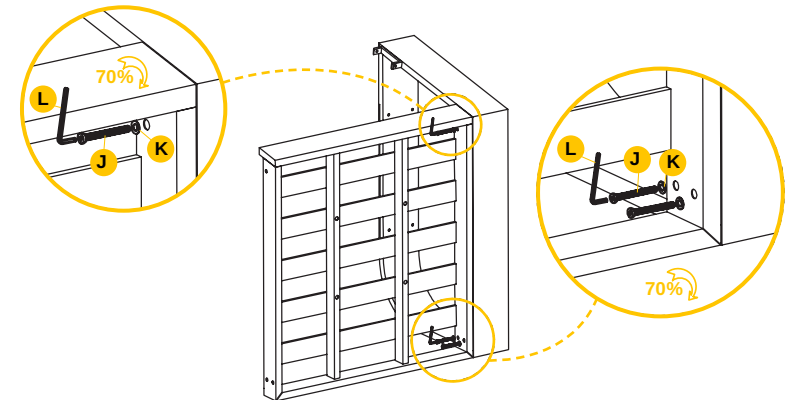

ASSEMBLY SUGGESTIONS

- At least two people

PARTS LIST

PRODUCT ASSEMBLY - SINGLE SOFA

1 Align the hole position

Align the hole position of the single sofa seat with the hole position of the right arm and stick them tightly.

2 Install screws

Fix the single sofa seat and right arm with screws, but don't completely tighten them.

3 Fix the back on one side

After aligning the back with the right arm, fix them with screws.

4 Align the hole position