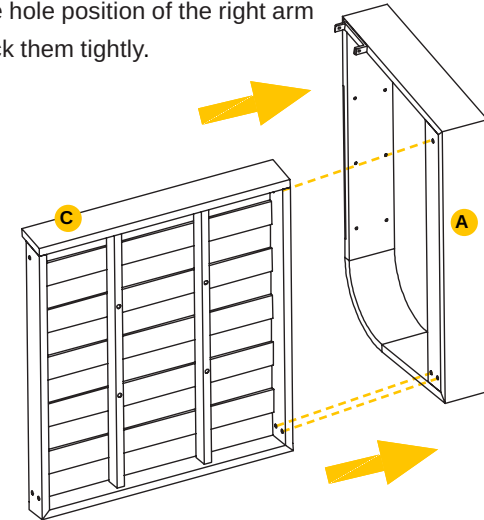

ASSEMBLY SUGGESTIONS

- At least two people

PARTS LIST

PRODUCT ASSEMBLY - SINGLE SOFA

1 Align the hole position

Align the hole position of the single sofa seat with the hole position of the right arm and stick them tightly.

2 Install screws

Fix the single sofa seat and right arm with screws, but don't completely tighten them.

3 Fix the back on one side

After aligning the back with the right arm, fix them with screws.

4 Align the hole position