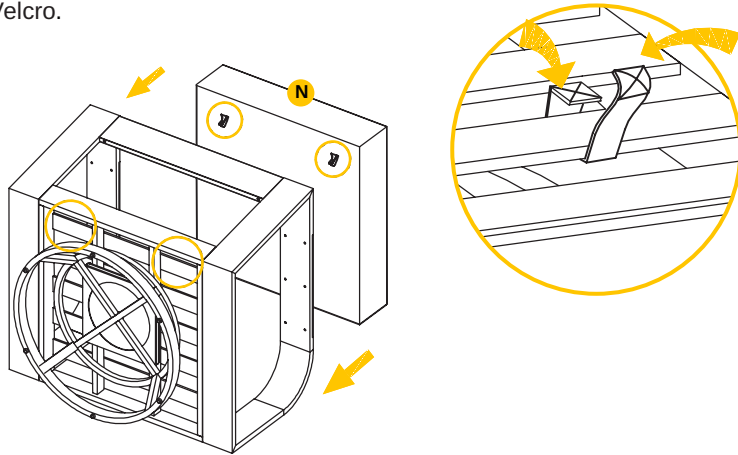

Align the back with the left arm, and at the same time align the hole position of the single sofa seat with hole position of the left arm and stick them tightly.

5 Install screws

Fix with screws.

6 Place screws

Place the base on the bottom of the seat.

8 Install screws

Fix with screws.

7 Adjust the base

Adjust the angle of the base.

9 Tighten screws

Tighten all the screws.

10 Fix the seat cushion

Tie the seat cushion to the seat tube with Velcro.

11 Place the back cushion

Place the back cushion on the seat.

PRODUCT ASSEMBLY - TABLE

- 1 Align the table top with the table leg on one side.

2 Install screws

Fix with screws.

4 Install screws

Fix with screws.

3 Align the table top with the table leg on one side.

5 Tighten screws

Tighten all the screws.

FEATURES

- You can enjoy an extremely comfortable experience with the 360-degree swivel chairs set.
- A pair of wide armchairs helps provide a comfortable experience. Soft sponge-filled seats give you extra comfort.
- The covers of cushions can be removed for easy cleaning and maintenance.
- Featuring sturdy aluminium frame and TPU waterproof seat cover. This conversation set can withstand rain and wind.
- The coffee table can be used to place small decor, snacks, or beverages.
- All screws are 304 stainless steel screws, preventing rust from the details and prolonging the service life.