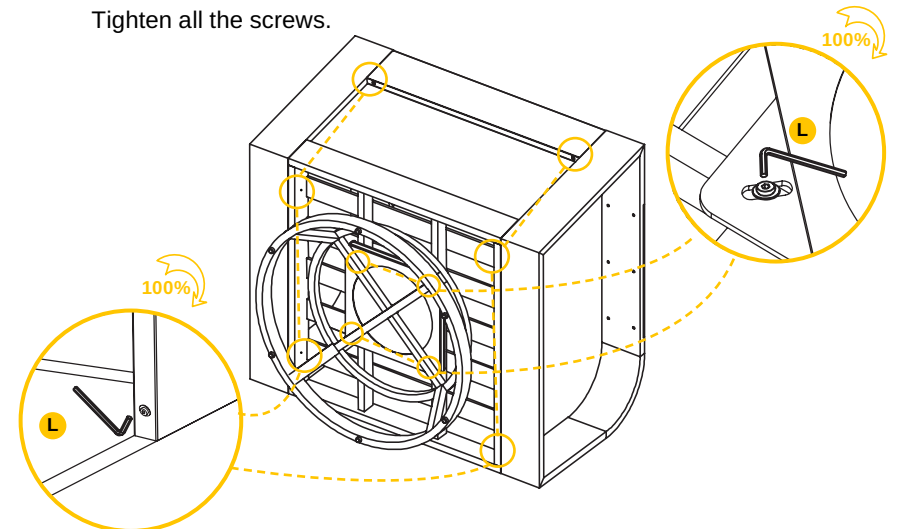

Align the back with the left arm, and at the same time align the hole position of the single sofa seat with hole position of the left arm and stick them tightly.

5 Install screws

Fix with screws.

6 Place screws

Place the base on the bottom of the seat.

8 Install screws

Fix with screws.

7 Adjust the base

Adjust the angle of the base.

9 Tighten screws

Tighten all the screws.

10 Fix the seat cushion

Tie the seat cushion to the seat tube with Velcro.

11 Place the back cushion

Place the back cushion on the seat.

PRODUCT ASSEMBLY - TABLE

- 1 Align the table top with the table leg on one side.

2 Install screws

Fix with screws.

4 Install screws

Fix with screws.

3 Align the table top with the table leg on one side.

5 Tighten screws

Tighten all the screws.

FEATURES

- You can enjoy an extremely comfortable experience with the 360-degree swivel chairs set.
- A pair of wide armchairs helps provide a comfortable experience. Soft sponge-filled seats give you extra comfort.
- The covers of cushions can be removed for easy cleaning and maintenance.
- Featuring sturdy aluminium frame and TPU waterproof seat cover. This conversation set can withstand rain and wind.
- The coffee table can be used to place small decor, snacks, or beverages.
- All screws are 304 stainless steel screws, preventing rust from the details and prolonging the service life.