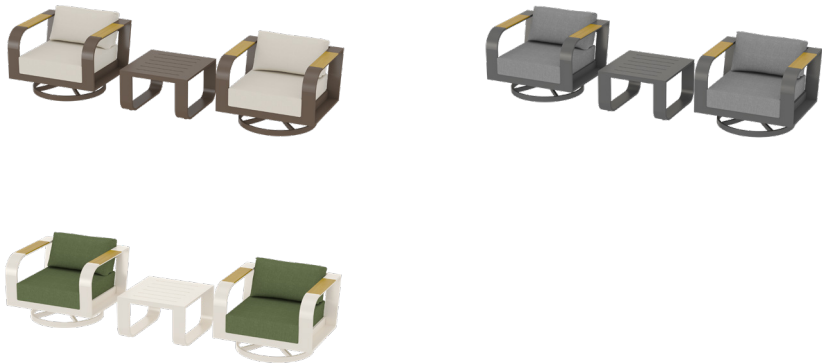

WARRANTY POLICY

GUARANTEED 3-YEAR WARRANTY

Thank you for choosing East Oak. This product is covered by our company warranty for up to 3 years from its original purchase date.

CLAIM WARRANTY

If you'd like to claim your product's warranty, register your new product on our website at www.eastoak.com/warranty.

⚠ CALIFORNIA PROP 65 WARNING

This product may contain Polycyclic aromatic hydrocarbons (PAHs) which is known to the state of California to cause cancer birth defects and other reproductive harm. Do not ingest.

For more information go to: www.P65Warnings.ca.gov.

3-Piece Patio Conversation Set