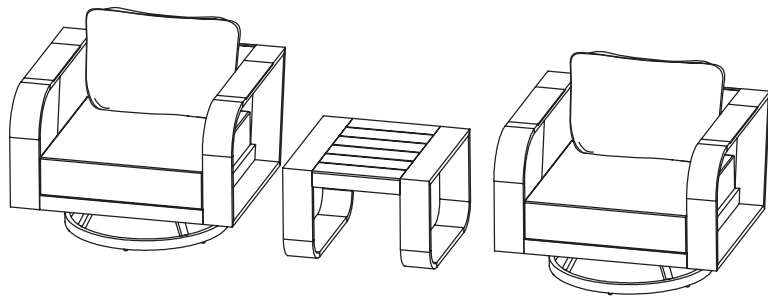

Tie the seat cushion to the seat tube with Velcro.

11 Place the back cushion

Place the back cushion on the seat.

PRODUCT ASSEMBLY - TABLE

- 1 Align the table top with the table leg on one side.

2 Install screws

Fix with screws.

4 Install screws

Fix with screws.

3 Align the table top with the table leg on one side.

5 Tighten screws

Tighten all the screws.

FEATURES

- You can enjoy an extremely comfortable experience with the 360-degree swivel chairs set.
- A pair of wide armchairs helps provide a comfortable experience. Soft sponge-filled seats give you extra comfort.
- The covers of cushions can be removed for easy cleaning and maintenance.
- Featuring sturdy aluminium frame and TPU waterproof seat cover. This conversation set can withstand rain and wind.
- The coffee table can be used to place small decor, snacks, or beverages.
- All screws are 304 stainless steel screws, preventing rust from the details and prolonging the service life.

WHAT'S IN THE BOX

- 1 x Coffee Table
- 2 x Swivel Chairs
- 2 x Seat Cushions
- 2 x Back Cushions
- 1 x Accessory Kit
- 1 x Owner's Manual

TECHNICAL SPECS

- Construction Materials: Aluminium Frame, Sponge Cushion
- Weight Capacity:
 - Chair: 400 lbs.
- Assembly Time: 30-40 minutes.
- Product Size:
 - Chair: 35.8 x 31.5 x 24.8 inches
 - Coffee Table: 23.6 x 23.6 x 16.1 inches