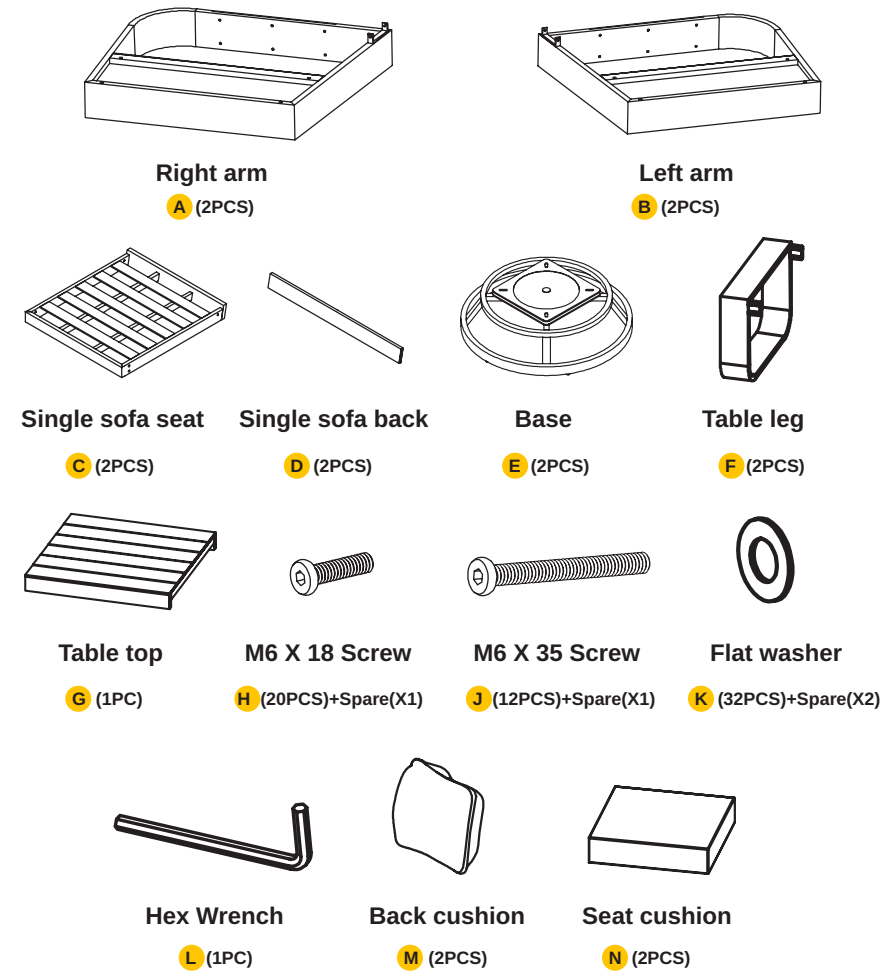

ASSEMBLY SUGGESTIONS

- At least two people

PARTS LIST

PRODUCT ASSEMBLY - SINGLE SOFA

1 Align the hole position

Align the hole position of the single sofa seat with the hole position of the right arm and stick them tightly.

2 Install screws

Fix the single sofa seat and right arm with screws, but don't completely tighten them.

3 Fix the back on one side

After aligning the back with the right arm, fix them with screws.

4 Align the hole position