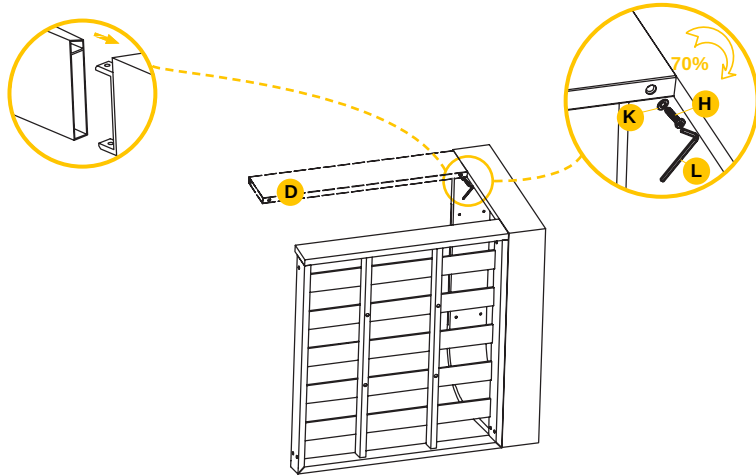

ASSEMBLY SUGGESTIONS

- At least two people

PARTS LIST

PRODUCT ASSEMBLY - SINGLE SOFA

1 Align the hole position

Align the hole position of the single sofa seat with the hole position of the right arm and stick them tightly.

2 Install screws

Fix the single sofa seat and right arm with screws, but don't completely tighten them.

3 Fix the back on one side

After aligning the back with the right arm, fix them with screws.

4 Align the hole position