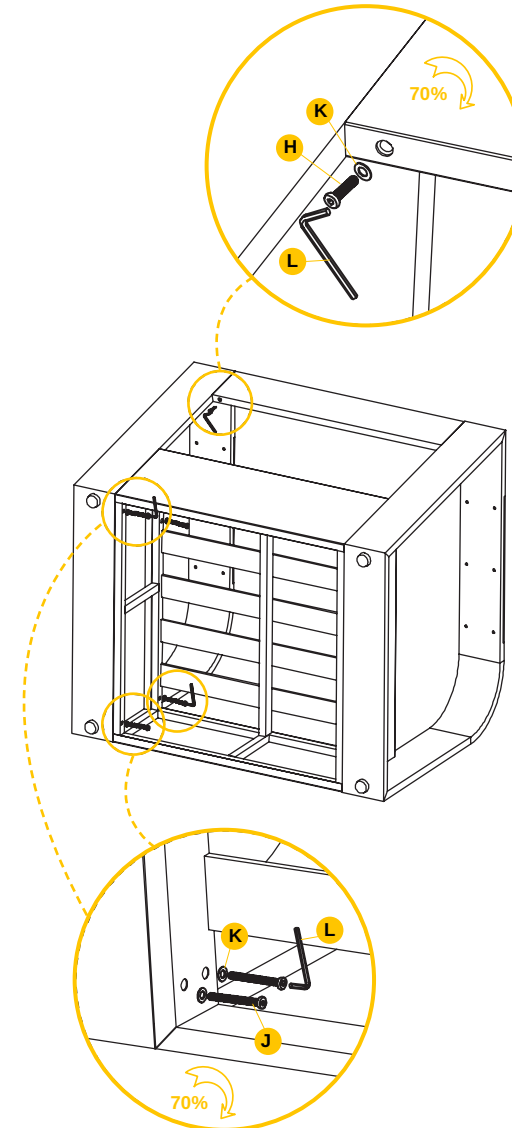

ASSEMBLY SUGGESTIONS

- At least two people

PARTS LIST

PRODUCT ASSEMBLY - SINGLE SOFA

1 Align the hole position

Align the hole position of the single sofa seat with the hole position of the right arm and stick them tightly.

2 Install screws

Fix the single sofa seat and right arm with screws, but don't completely tighten them.

3 Fix the back on one side

After aligning the back with the right arm, fix them with screws.

4 Align the hole position

Align the back with the left arm, and at the same time align the hole position of the single sofa seat with hole position of the left arm and stick them tightly.

5 Install screws

Fix with screws.

6 Place screws

Place the base on the bottom of the seat.

8 Install screws

Fix with screws.

7 Adjust the base

Adjust the angle of the base.

9 Tighten screws

Tighten all the screws.

10 Fix the seat cushion