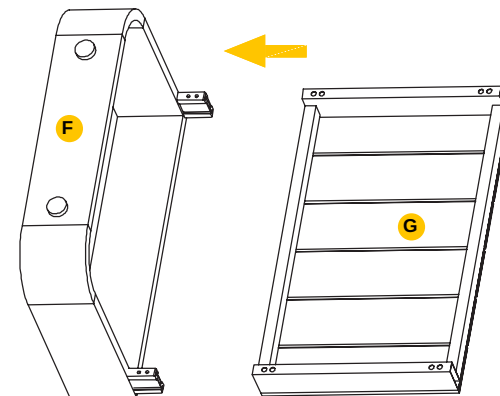

Place the base on the bottom of the seat.

8 Install screws

Fix with screws.

7 Adjust the base

Adjust the angle of the base.

9 Tighten screws

Tighten all the screws.

10 Fix the seat cushion

Tie the seat cushion to the seat tube with Velcro.

11 Place the back cushion

Place the back cushion on the seat.

PRODUCT ASSEMBLY - TABLE

- 1 Align the table top with the table leg on one side.

2 Install screws

Fix with screws.

4 Install screws

Fix with screws.

3 Align the table top with the table leg on one side.

5 Tighten screws

Tighten all the screws.

FEATURES

- You can enjoy an extremely comfortable experience with the 360-degree swivel chairs set.
- A pair of wide armchairs helps provide a comfortable experience. Soft sponge-filled seats give you extra comfort.
- The covers of cushions can be removed for easy cleaning and maintenance.
- Featuring sturdy aluminium frame and TPU waterproof seat cover. This conversation set can withstand rain and wind.
- The coffee table can be used to place small decor, snacks, or beverages.
- All screws are 304 stainless steel screws, preventing rust from the details and prolonging the service life.