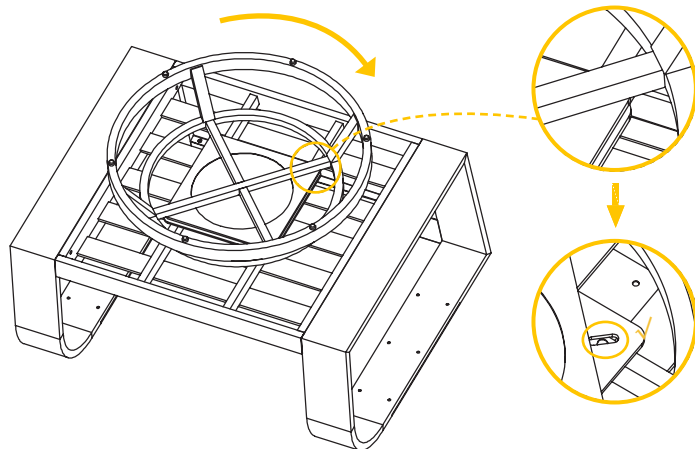

Align the back with the left arm, and at the same time align the hole position of the single sofa seat with hole position of the left arm and stick them tightly.

5 Install screws

Fix with screws.

6 Place screws

Place the base on the bottom of the seat.

8 Install screws

Fix with screws.

7 Adjust the base

Adjust the angle of the base.

9 Tighten screws

Tighten all the screws.

10 Fix the seat cushion

Tie the seat cushion to the seat tube with Velcro.

11 Place the back cushion

Place the back cushion on the seat.

PRODUCT ASSEMBLY - TABLE

- 1 Align the table top with the table leg on one side.

2 Install screws

Fix with screws.

4 Install screws

Fix with screws.

3 Align the table top with the table leg on one side.

5 Tighten screws

Tighten all the screws.

FEATURES

- You can enjoy an extremely comfortable experience with the 360-degree swivel chairs set.
- A pair of wide armchairs helps provide a comfortable experience. Soft sponge-filled seats give you extra comfort.
- The covers of cushions can be removed for easy cleaning and maintenance.
- Featuring sturdy aluminium frame and TPU waterproof seat cover. This conversation set can withstand rain and wind.
- The coffee table can be used to place small decor, snacks, or beverages.
- All screws are 304 stainless steel screws, preventing rust from the details and prolonging the service life.