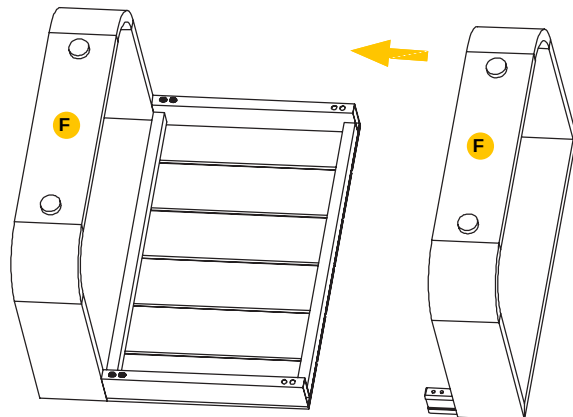

Tie the seat cushion to the seat tube with Velcro.

11 Place the back cushion

Place the back cushion on the seat.

PRODUCT ASSEMBLY - TABLE

- 1 Align the table top with the table leg on one side.

2 Install screws

Fix with screws.

4 Install screws

Fix with screws.

3 Align the table top with the table leg on one side.

5 Tighten screws

Tighten all the screws.

FEATURES

- You can enjoy an extremely comfortable experience with the 360-degree swivel chairs set.
- A pair of wide armchairs helps provide a comfortable experience. Soft sponge-filled seats give you extra comfort.
- The covers of cushions can be removed for easy cleaning and maintenance.
- Featuring sturdy aluminium frame and TPU waterproof seat cover. This conversation set can withstand rain and wind.
- The coffee table can be used to place small decor, snacks, or beverages.
- All screws are 304 stainless steel screws, preventing rust from the details and prolonging the service life.

WHAT'S IN THE BOX

- 1 x Coffee Table
- 2 x Swivel Chairs
- 2 x Seat Cushions
- 2 x Back Cushions
- 1 x Accessory Kit
- 1 x Owner's Manual

TECHNICAL SPECS

- Construction Materials: Aluminium Frame, Sponge Cushion
- Weight Capacity:
 - Chair: 400 lbs.
- Assembly Time: 30-40 minutes.
- Product Size:
 - Chair: 35.8 x 31.5 x 24.8 inches
 - Coffee Table: 23.6 x 23.6 x 16.1 inches